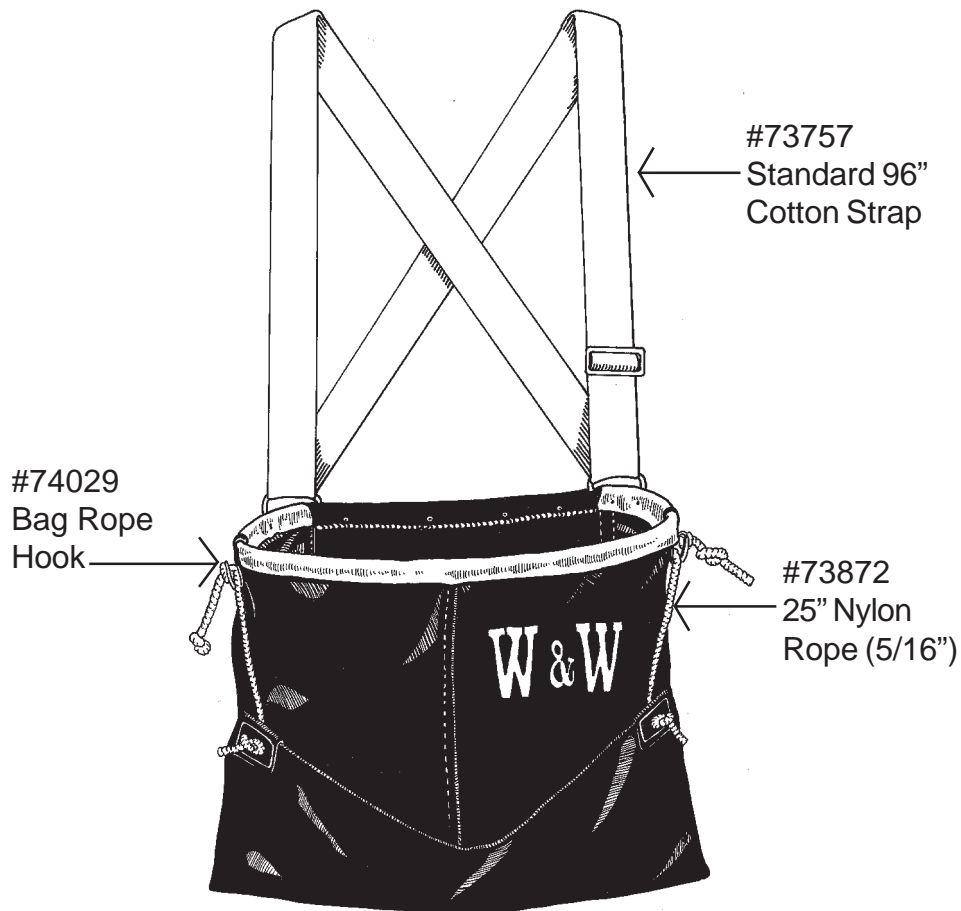

# Wells & Wade Picking Bags and Buckets Replacement Parts

#74029  
Bag Rope  
Hook

#73757  
Standard 96"  
Cotton Strap

#73872  
25" Nylon  
Rope (5/16")

**#80 Picking Bags**  
(Cordura #73187 & #73393)  
(Cotton #73120 & #73153)

#73757  
Standard 96"  
Cotton Strap

#74276  
Laminated  
Liner

#7P029  
Bucket Rope  
Hook

#74086  
2" Loop &  
#74110  
Loop Webbing

#73872  
25" Nylon  
Rope (5/16")

#73724  
Jumbo Bucket  
Bottom (7P104)

**Jumbo Picking Buckets**  
(#7P104 & #7P105)

#73726  
Jumbo Bucket  
Bottom (7P105)  
Rigid/ Padded

**Wells & Wade Harvest Equipment**  
200 S. Columbia Street  
Wenatchee, WA 98801

**Phone: (509)662-6065**  
**Fax: (509)662-1661**  
**Email: superior@sfequip.com**