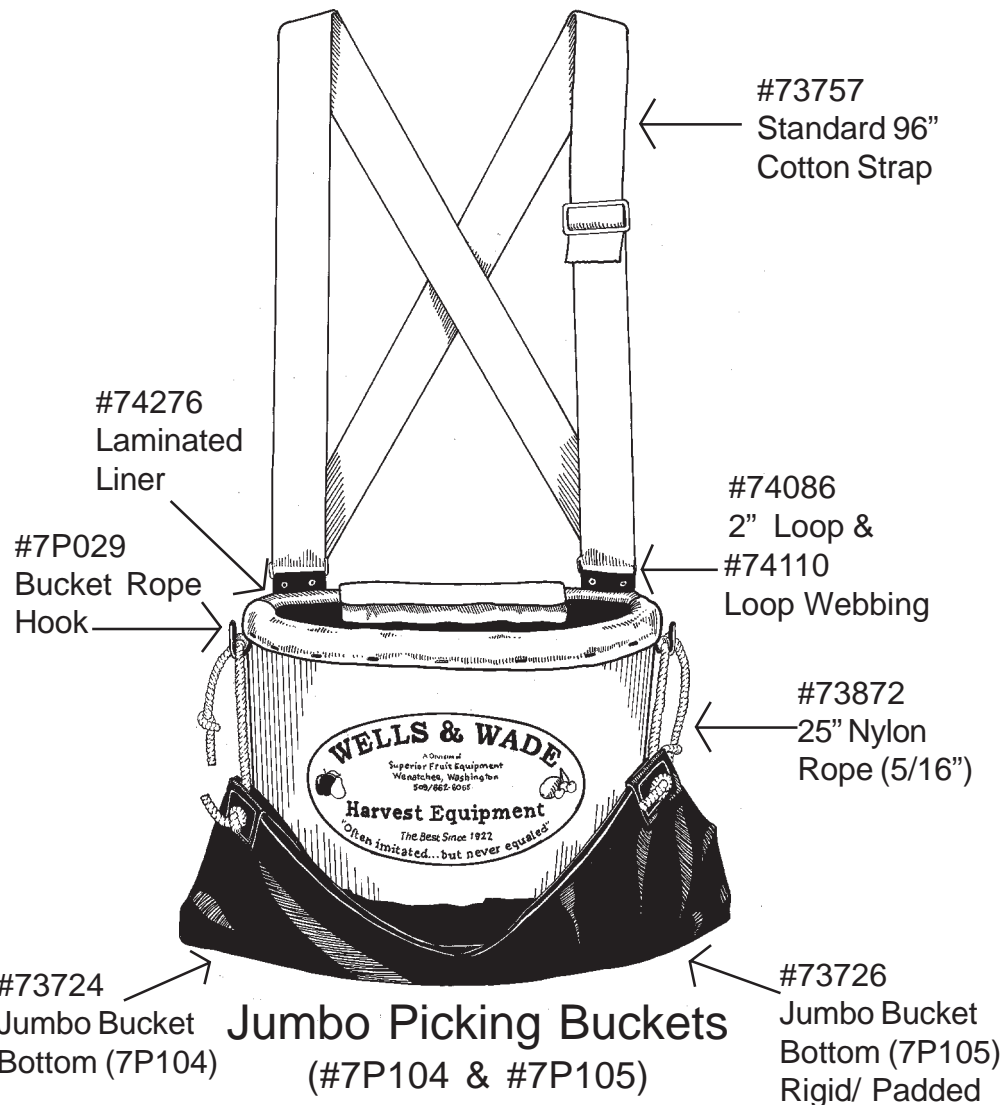

# Wells & Wade Picking Bags and Buckets Replacement Parts

#74029  
Bag Rope  
Hook

#73757  
Standard 96"  
Cotton Strap

#73872  
25" Nylon  
Rope (5/16")

**#80 Picking Bags**  
(Cordura #73187 & #73393)  
(Cotton #73120 & #73153)

#73757  
Standard 96"  
Cotton Strap

#74276  
Laminated  
Liner

#7P029  
Bucket Rope  
Hook

#74086  
2" Loop &  
#74110  
Loop Webbing

#73872  
25" Nylon  
Rope (5/16")

#73724  
Jumbo Bucket  
Bottom (7P104)

**Jumbo Picking Buckets**  
(#7P104 & #7P105)

#73726  
Jumbo Bucket  
Bottom (7P105)  
Rigid/ Padded

**Wells & Wade Harvest Equipment**  
200 S. Columbia Street  
Wenatchee, WA 98801

**Phone: (509)662-6065**  
**Fax: (509)662-1661**  
**Email: superior@sfequip.com**